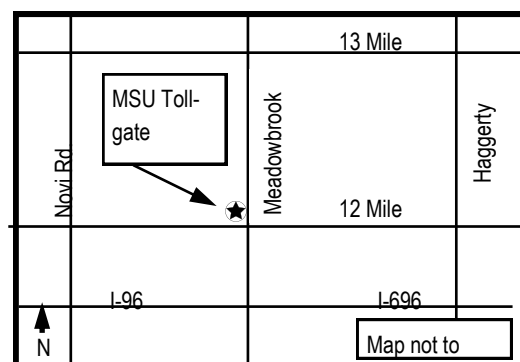

Michigan State University Tollgate Garden Volunteers Spring Plant Sale

Saturday June 12th

AND Sunday June 13th, 2021

9 a.m. to 2 p.m.

Reasonably priced, Michigan hardy perennials for sun and shade, including Michigan natives that attract hummingbirds, butterflies and pollinators

Advanced registration REQUIRED for 30 min shopping slot per household at: <https://www.signupgenius.com/go/4090F49ABA82BA7FF2-msutollgate>

Experienced Tollgate Gardeners will be there to answer questions and assist in your selections.

Masks are required during the entire shopping and check out procedure, social distancing will be enforced. Payment with exact cash, check to MSU or credit card purchases will be accepted.

Accommodations for persons with disabilities may be requested by contacting the event contact two weeks prior to the start of the event. Requests received after this date will be honored whenever possible.

Michigan State University
Tollgate Farm and Education Center
12 Mile & Meadowbrook Roads
In Novi
248 347-3860 ext. 251

MSU is an affirmative-action, equal-opportunity employer. Michigan State University Extension programs and materials are open to all without regard to race, color, national origin, gender, gender identity, religion, age, height, weight, disability, political beliefs, sexual orientation, marital status, family status or veteran status.